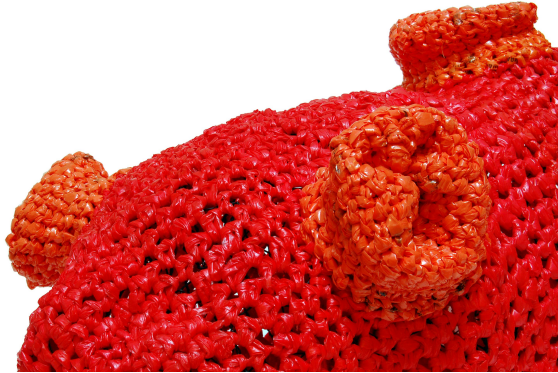

B O S T O N
SCULPTORS
G A L L E R Y

486 HARRISON AVENUE BOSTON, MA 02118

phone/fax: 617.482.7781

www.bostonsculptors.com

bostonsculptors@yahoo.com

*Polycumber, plastic bags,
25" x 10" x 10", 2011*

FOR IMMEDIATE RELEASE

Gallery Hours: Wednesday - Sunday, 12pm – 6pm

Boston, MA: In *Material Nature*, Michelle Lougee is showing tactile woven sea forms inspired by microscopic ocean creatures. Using a labor-intensive process, Lougee continues an exploration of material (crocheted plastic bags) producing enlargements of life supporting microscopic ocean organisms. The central piece of the exhibit is an enlargement of *dinoflagellata*, an essential food source for larger ocean animals. Lougee has also produced tapestry-like wall pieces using post-consumer plastic bags.

The work is inspired by the **Eastern Garbage Patch**, a large concentration of plastic and other debris that has been accumulated and trapped by the currents of the North Pacific Gyre. As the plastic breaks down, particles become small enough for marine life to ingest, thus entering the food chain. In some areas, plastic pieces outnumber phytoplankton by a 6-1 margin.